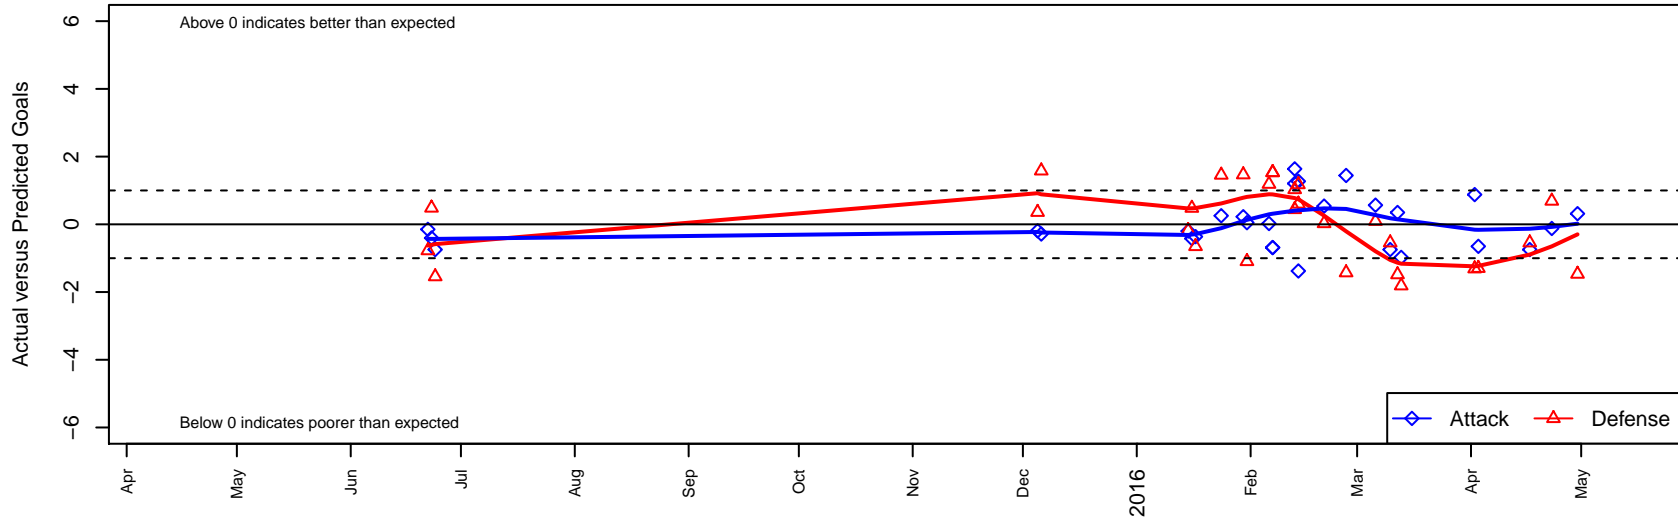

Westside Timbers Copa TS G00

Westside Timbers
 Beaverton, OR
 G00 total strength=1394
 attack=8.14 defense=7.54
 fall league = PTT G00 Premier

alt names used:
 Westside Timbers G00 Copa TS
 Westside Timbers G00 Copa TS
 Westside Timbers 00 Copa TS (OR) (SC)
 G'00 WT Copa TS
 Westside Timbers G00 Copa TS

Venues played:
 2015 Far West Regionals U14
 2015 FWRL G00
 2015 PTT G00 Premier
 2015 United College Showcase U15
 2015 OYS State Cup G00

Westside Timbers Copa TS G00
 Dots are actual minus expected GF (blue circles) and GA (red triangles).
 Blue line is smoothed change in attack strength. Red is smoothed change in defense strength.

**attack and defense variance (black dot)
relative to other teams
and top 10 in region**

**attack and defense rating
relative to others at age
and all opponents in last 13 months**

Performance relative to 13 month average